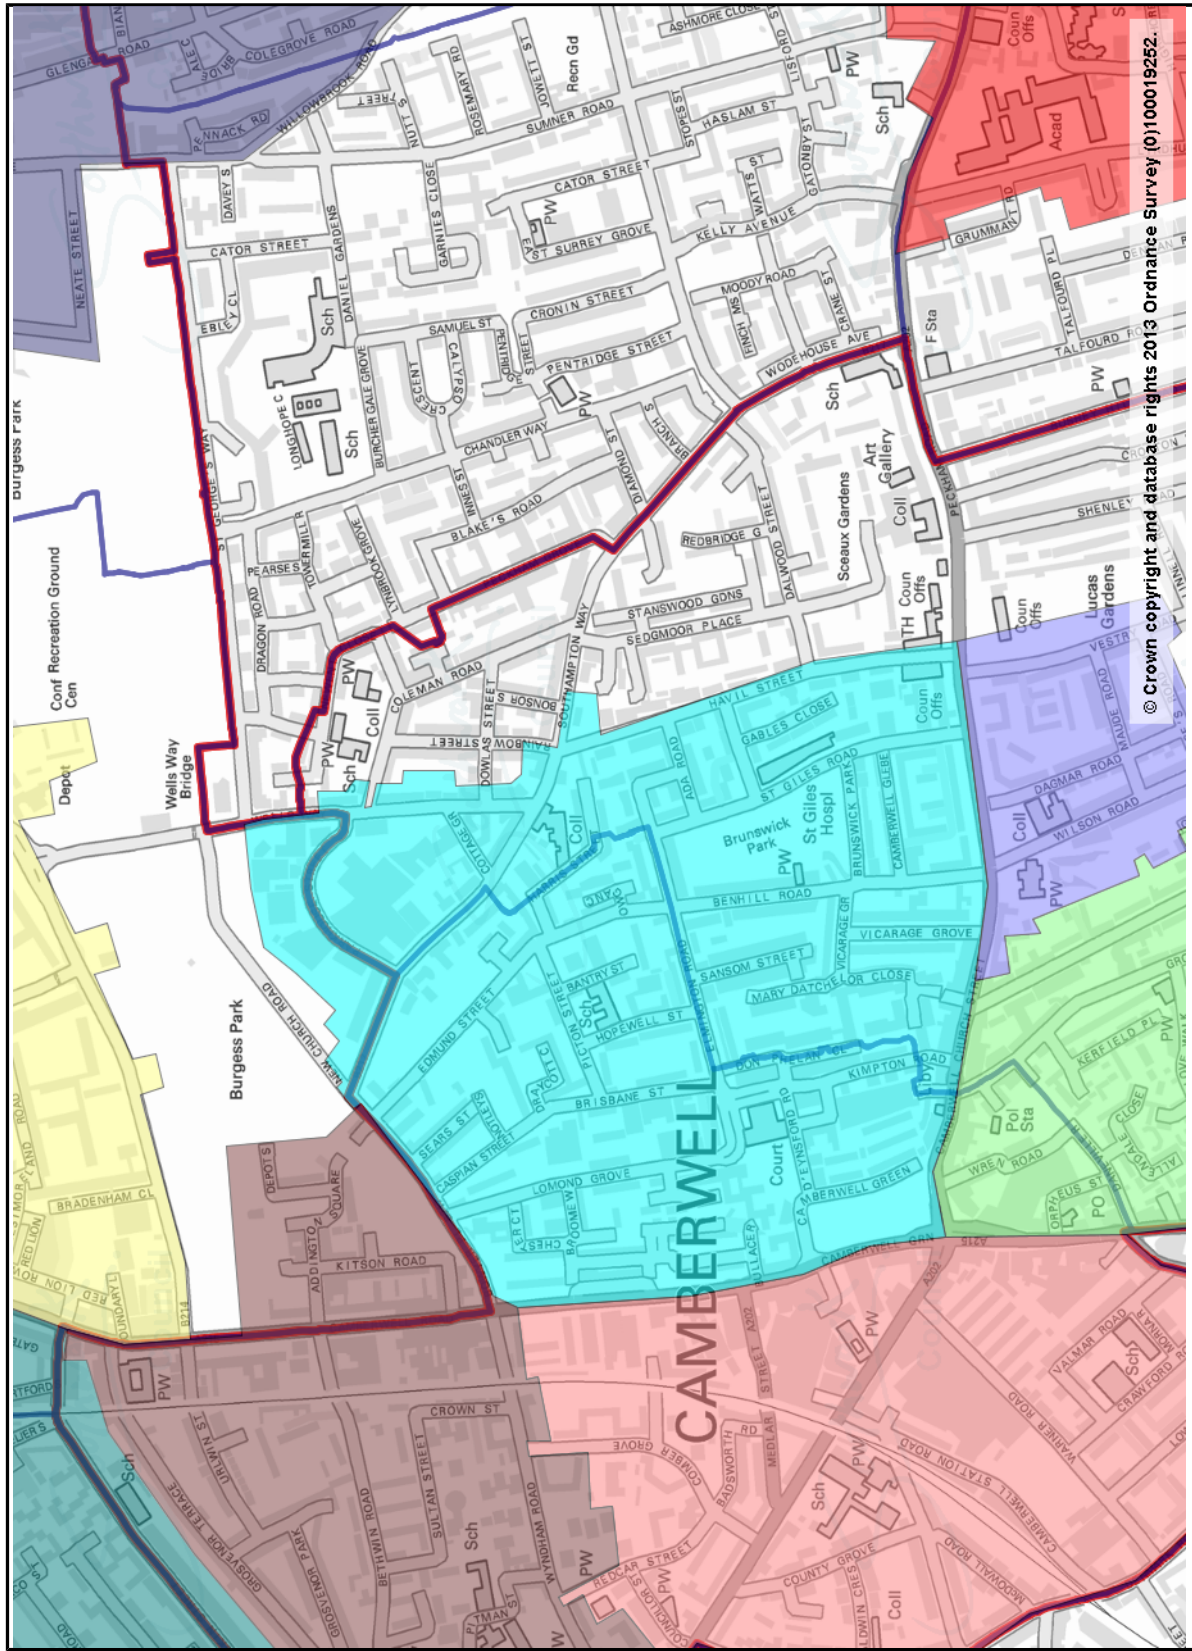

**Show more on the map**

**CPZ**

Ind. Value with Zone

Red	B
Green	C1
Blue	C2
Purple	D
Yellow	E
Cyan	EC
Brown	F
Dark Green	G
Dark Blue	GR
Pink	H
Light Green	HH
Light Blue	J
Light Purple	K
Light Green	L
Light Blue	LG
Light Purple	M1
Light Green	M2
Light Blue	N
Brown	NC
Dark Green	SB
Dark Blue	T

**Wards**

- Blue square: Wards and councillors
- Grey square: Community Councils
- Red square: Community Council boundaries

© Crown copyright and database rights 2013 Ordnance Survey (0)100019252.